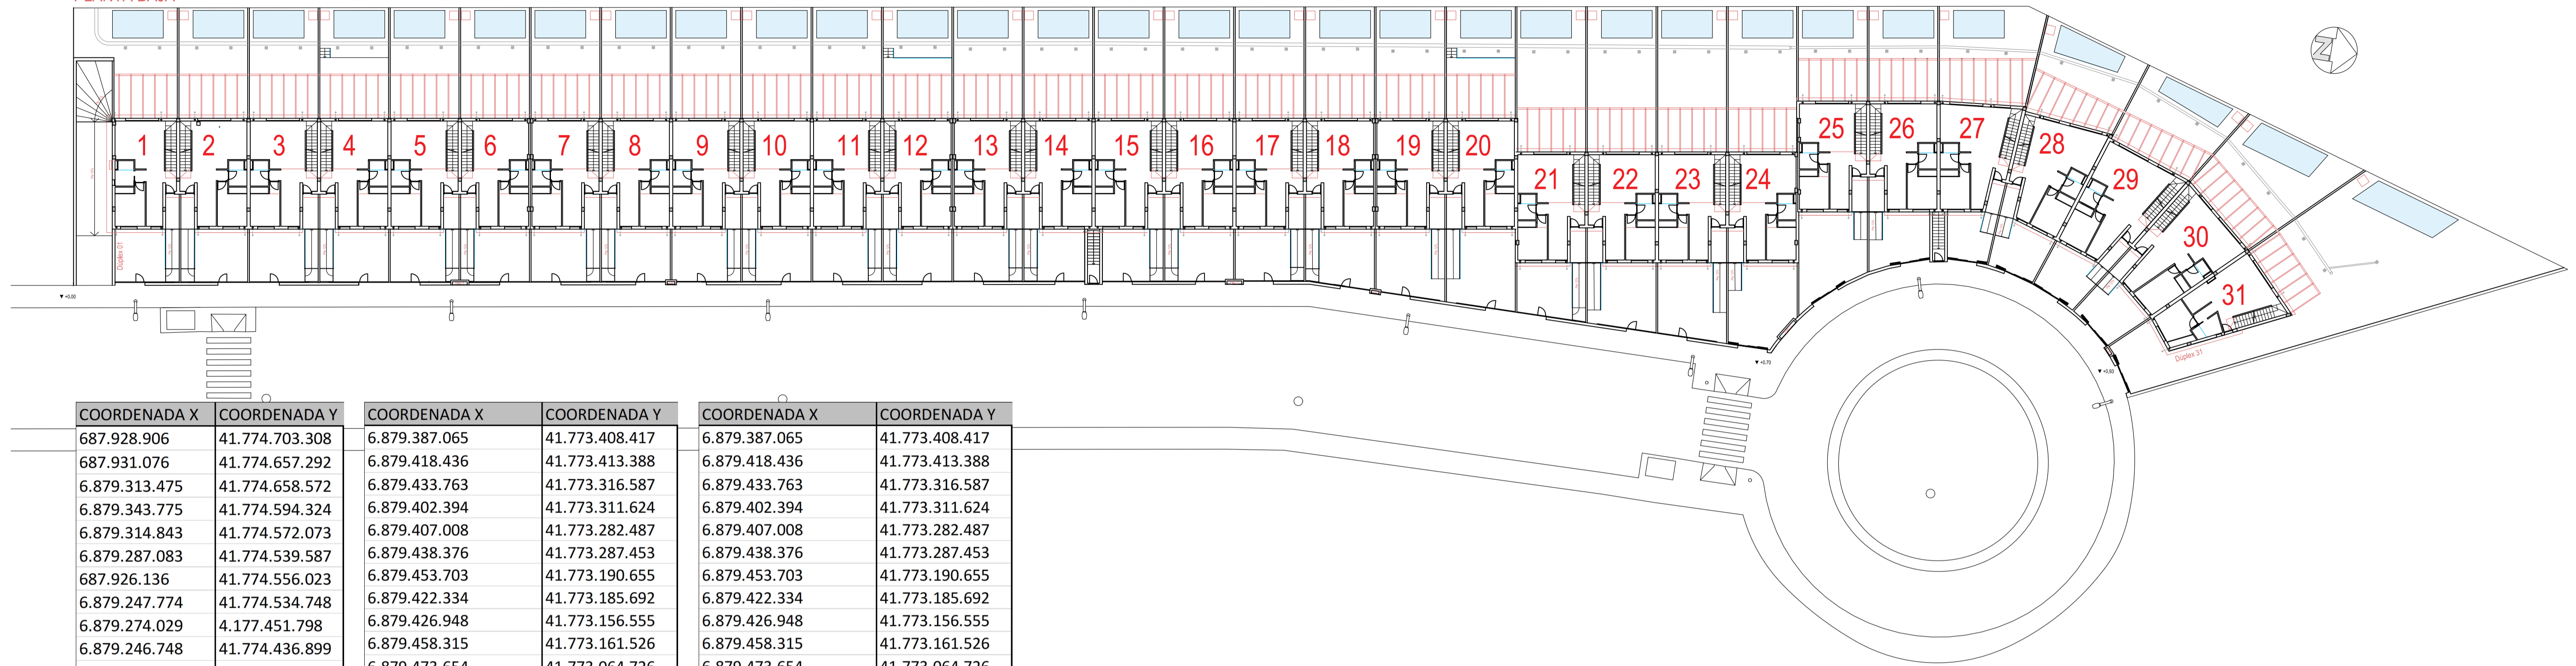

PLANTA BAJA

COORDENADA X	COORDENADA Y	COORDENADA X	COORDENADA Y	COORDENADA X	COORDENADA Y
687.928.906	41.774.703.308	6.879.387.065	41.773.408.417	6.879.387.065	41.773.408.417
687.931.076	41.774.657.292	6.879.418.436	41.773.413.388	6.879.418.436	41.773.413.388
6.879.313.475	41.774.658.572	6.879.433.763	41.773.316.587	6.879.433.763	41.773.316.587
6.879.343.775	41.774.594.324	6.879.402.394	41.773.311.624	6.879.402.394	41.773.311.624
6.879.314.843	41.774.572.073	6.879.407.008	41.773.282.487	6.879.407.008	41.773.282.487
6.879.287.083	41.774.539.587	6.879.438.376	41.773.287.453	6.879.438.376	41.773.287.453
687.926.136	41.774.556.023	6.879.453.703	41.773.190.655	6.879.453.703	41.773.190.655
6.879.247.774	41.774.534.748	6.879.422.334	41.773.185.692	6.879.422.334	41.773.185.692
6.879.274.029	4.177.451.798	6.879.426.948	41.773.156.555	6.879.426.948	41.773.156.555
6.879.246.748	41.774.436.899	6.879.458.315	41.773.161.526	6.879.458.315	41.773.161.526
6.879.216.694	41.774.439.225	6.879.473.654	41.773.064.726	6.879.473.654	41.773.064.726
6.879.214.688	41.774.413.309	6.879.442.274	41.773.059.758	6.879.442.274	41.773.059.758
6.879.244.757	41.774.410.982	6.879.446.887	41.773.030.624	6.879.446.887	41.773.030.624
6.879.258.906	41.774.321.624	6.879.478.255	41.773.035.595	6.879.478.255	41.773.035.595
6.879.227.537	41.774.316.661	6.879.493.582	41.772.938.793	6.879.493.582	41.772.938.793
6.879.232.151	41.774.287.524	6.879.462.213	4.177.293.383	6.879.462.213	4.177.293.383
6.879.263.519	41.774.292.494	6.879.466.828	41.772.904.693	6.879.466.828	41.772.904.693
6.879.271.061	41.774.244.836	6.879.498.195	4.177.290.966	6.879.498.195	4.177.290.966
6.879.316.526	41.774.252.035	6.879.513.522	41.772.812.862	6.879.513.522	41.772.812.862
687.932.431	41.774.202.875	6.879.482.154	41.772.807.895	6.879.482.154	41.772.807.895
6.879.292.941	41.774.197.912	6.879.486.244	41.772.782.064	6.879.486.244	41.772.782.064
6.879.297.555	41.774.168.775	6.879.517.612	41.772.787.031	6.879.517.612	41.772.787.031
6.879.328.923	41.774.173.741	6.879.525.954	41.772.734.344	6.879.525.954	41.772.734.344
6.879.344.249	41.774.076.943	6.879.417.836	41.772.717.225	6.879.417.836	41.772.717.225
6.879.312.881	4.177.407.198	6.879.413.136	41.772.746.905	6.879.413.136	41.772.746.905
6.879.317.495	41.774.042.844	6.879.416.099	41.772.747.374	6.879.416.099	41.772.747.374
6.879.348.862	4.177.404.781	6.879.405.246	4.177.281.592	6.879.405.246	4.177.281.592
6.879.356.643	41.773.998.669	6.879.402.283	41.772.815.451	6.879.402.283	41.772.815.451
6.879.326.519	41.773.993.899	6.879.393.196	41.772.872.836	6.879.393.196	41.772.872.836
6.879.334.065	41.773.946.242	6.879.396.159	41.772.873.305	6.879.396.159	41.772.873.305
6.879.302.696	41.773.941.276	6.879.385.306	41.772.941.851	6.879.385.306	41.772.941.851
6.879.307.309	41.773.912.142	6.879.382.343	41.772.941.382	6.879.382.343	41.772.941.382
6.879.338.677	41.773.917.109	6.879.373.257	41.772.998.767	6.879.373.257	41.772.998.767
6.879.354.004	41.773.820.311	687.937.622	41.772.999.236	687.937.622	41.772.999.236
6.879.322.635	41.773.815.348	6.879.365.366	41.773.067.782	6.879.365.366	41.773.067.782
6.879.327.249	41.773.786.211	6.879.362.403	41.773.067.313	6.879.362.403	41.773.067.313
6.879.358.617	41.773.791.182	6.879.353.317	41.773.124.698	6.879.353.317	41.773.124.698
6.879.373.944	4.177.369.438	687.935.628	41.773.125.167	687.935.628	41.773.125.167
6.879.342.576	41.773.689.413	6.879.345.427	41.773.193.714	6.879.345.427	41.773.193.714
6.879.347.189	4.177.366.028	6.879.342.463	41.773.193.244	6.879.342.463	41.773.193.244
6.879.378.557	41.773.665.247	6.879.333.377	41.773.250.629	6.879.333.377	41.773.250.629
6.879.393.884	41.773.568.449	687.933.634	41.773.251.099	687.933.634	41.773.251.099
6.879.362.515	41.773.563.486	6.879.325.487	41.773.319.645	6.879.325.487	41.773.319.645
6.879.367.128	41.773.534.349	6.879.322.524	41.773.319.176	6.879.322.524	41.773.319.176
6.879.398.496	41.773.539.319	6.879.313.437	41.773.376.561	6.879.313.437	41.773.376.561
6.879.413.823	41.773.442.518	6.879.316.401	4.177.337.703	6.879.316.401	4.177.337.703
6.879.382.455	41.773.437.555	6.879.305.547	41.773.445.576	6.879.305.547	41.773.445.576
		6.879.302.584	41.773.445.107	6.879.302.584	41.773.445.107